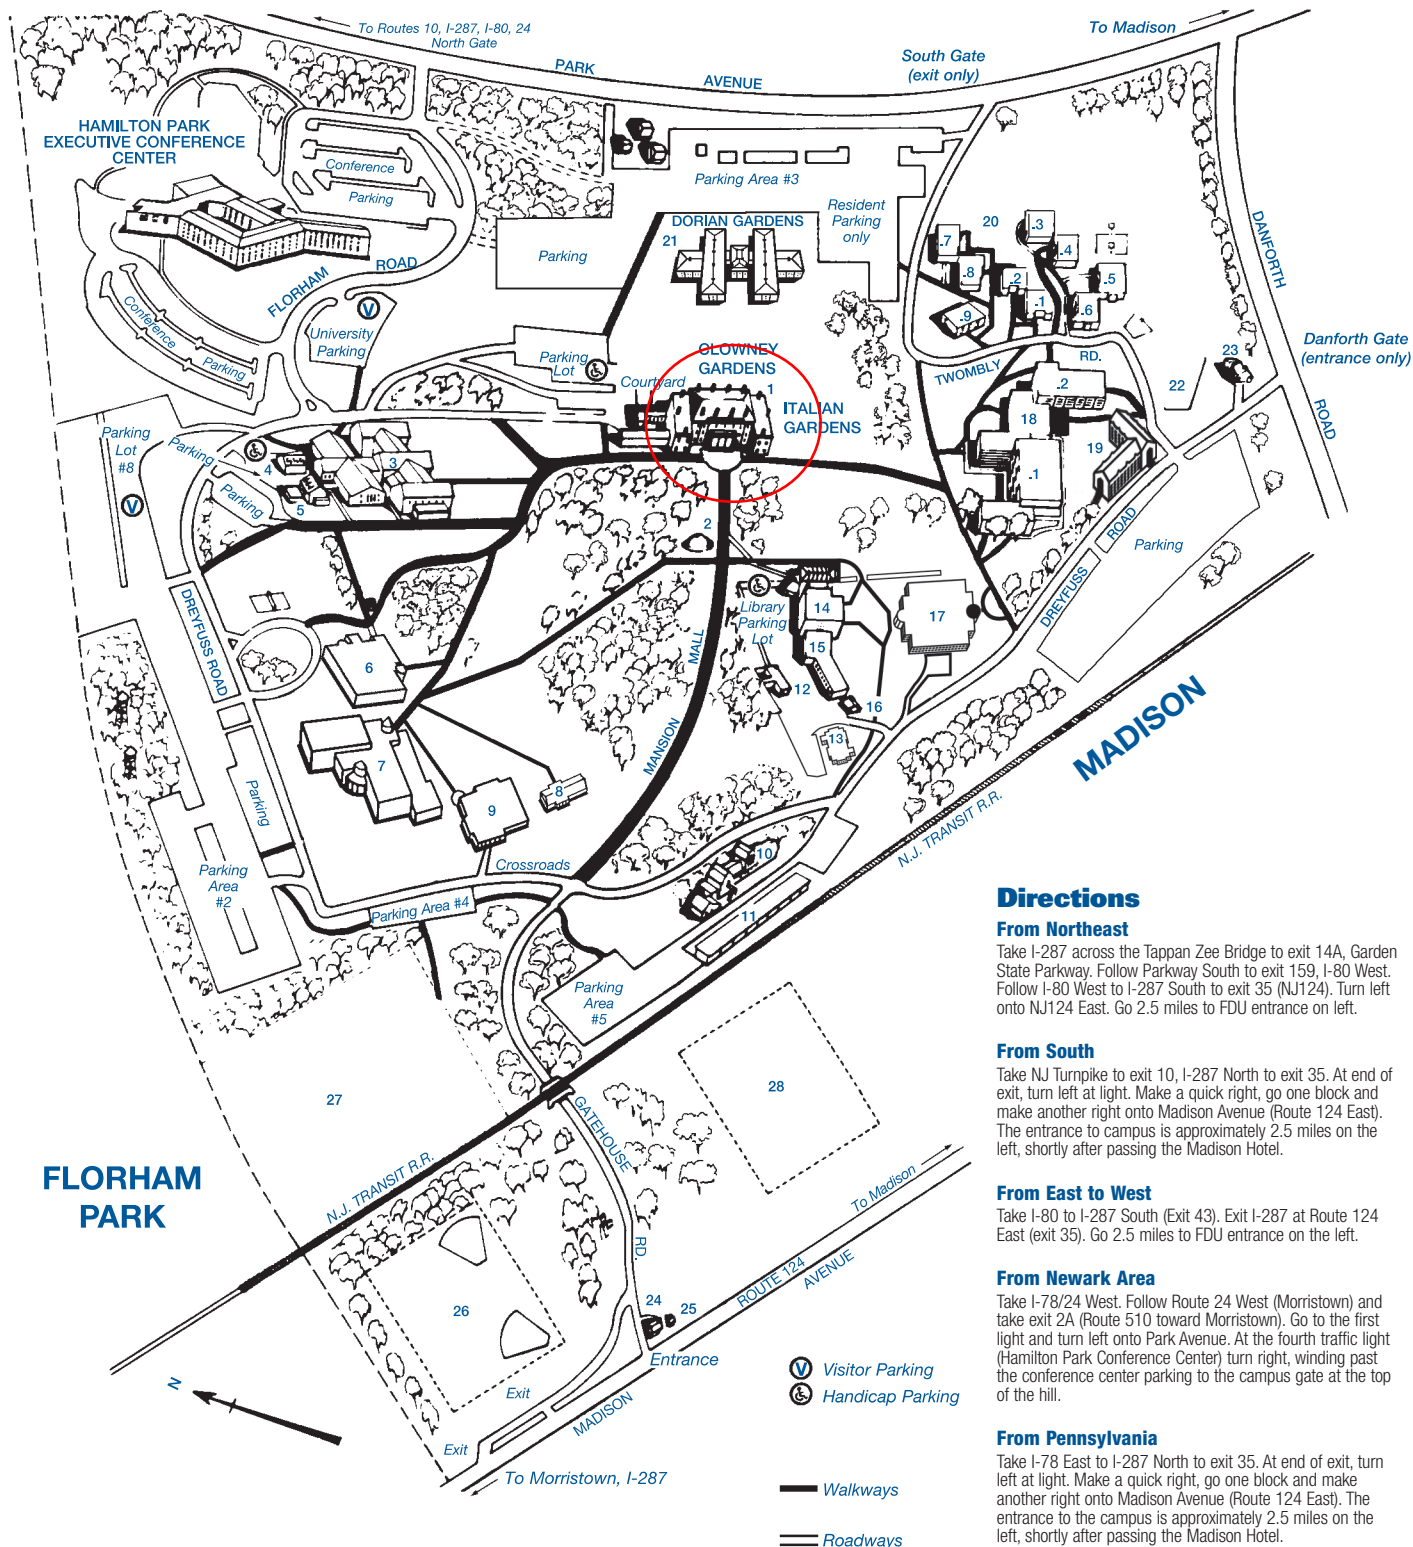

Campus Map

College at Florham

Directions

From Northeast

Take I-287 across the Tappan Zee Bridge to exit 14A, Garden State Parkway. Follow Parkway South to exit 159, I-80 West. Follow I-80 West to I-287 South to exit 35 (NJ124). Turn left onto NJ124 East. Go 2.5 miles to FDU entrance on left.

From South

Take NJ Turnpike to exit 10, I-287 North to exit 35. At end of exit, turn left at light. Make a quick right, go one block and make another right onto Madison Avenue (Route 124 East). The entrance to campus is approximately 2.5 miles on the left, shortly after passing the Madison Hotel.

From East to West

Take I-80 to I-287 South (Exit 43). Exit I-287 at Route 124 East (exit 35). Go 2.5 miles to FDU entrance on the left.

From Newark Area

Take I-78/24 West. Follow Route 24 West (Morristown) and take exit 2A (Route 510 toward Morristown). Go to the first light and turn left onto Park Avenue. At the fourth traffic light (Hamilton Park Conference Center) turn right, winding past the conference center parking to the campus gate at the top of the hill.

From Pennsylvania

Take I-78 East to I-287 North to exit 35. At end of exit, turn left at light. Make a quick right, go one block and make another right onto Madison Avenue (Route 124 East). The entrance to the campus is approximately 2.5 miles on the left, shortly after passing the Madison Hotel.